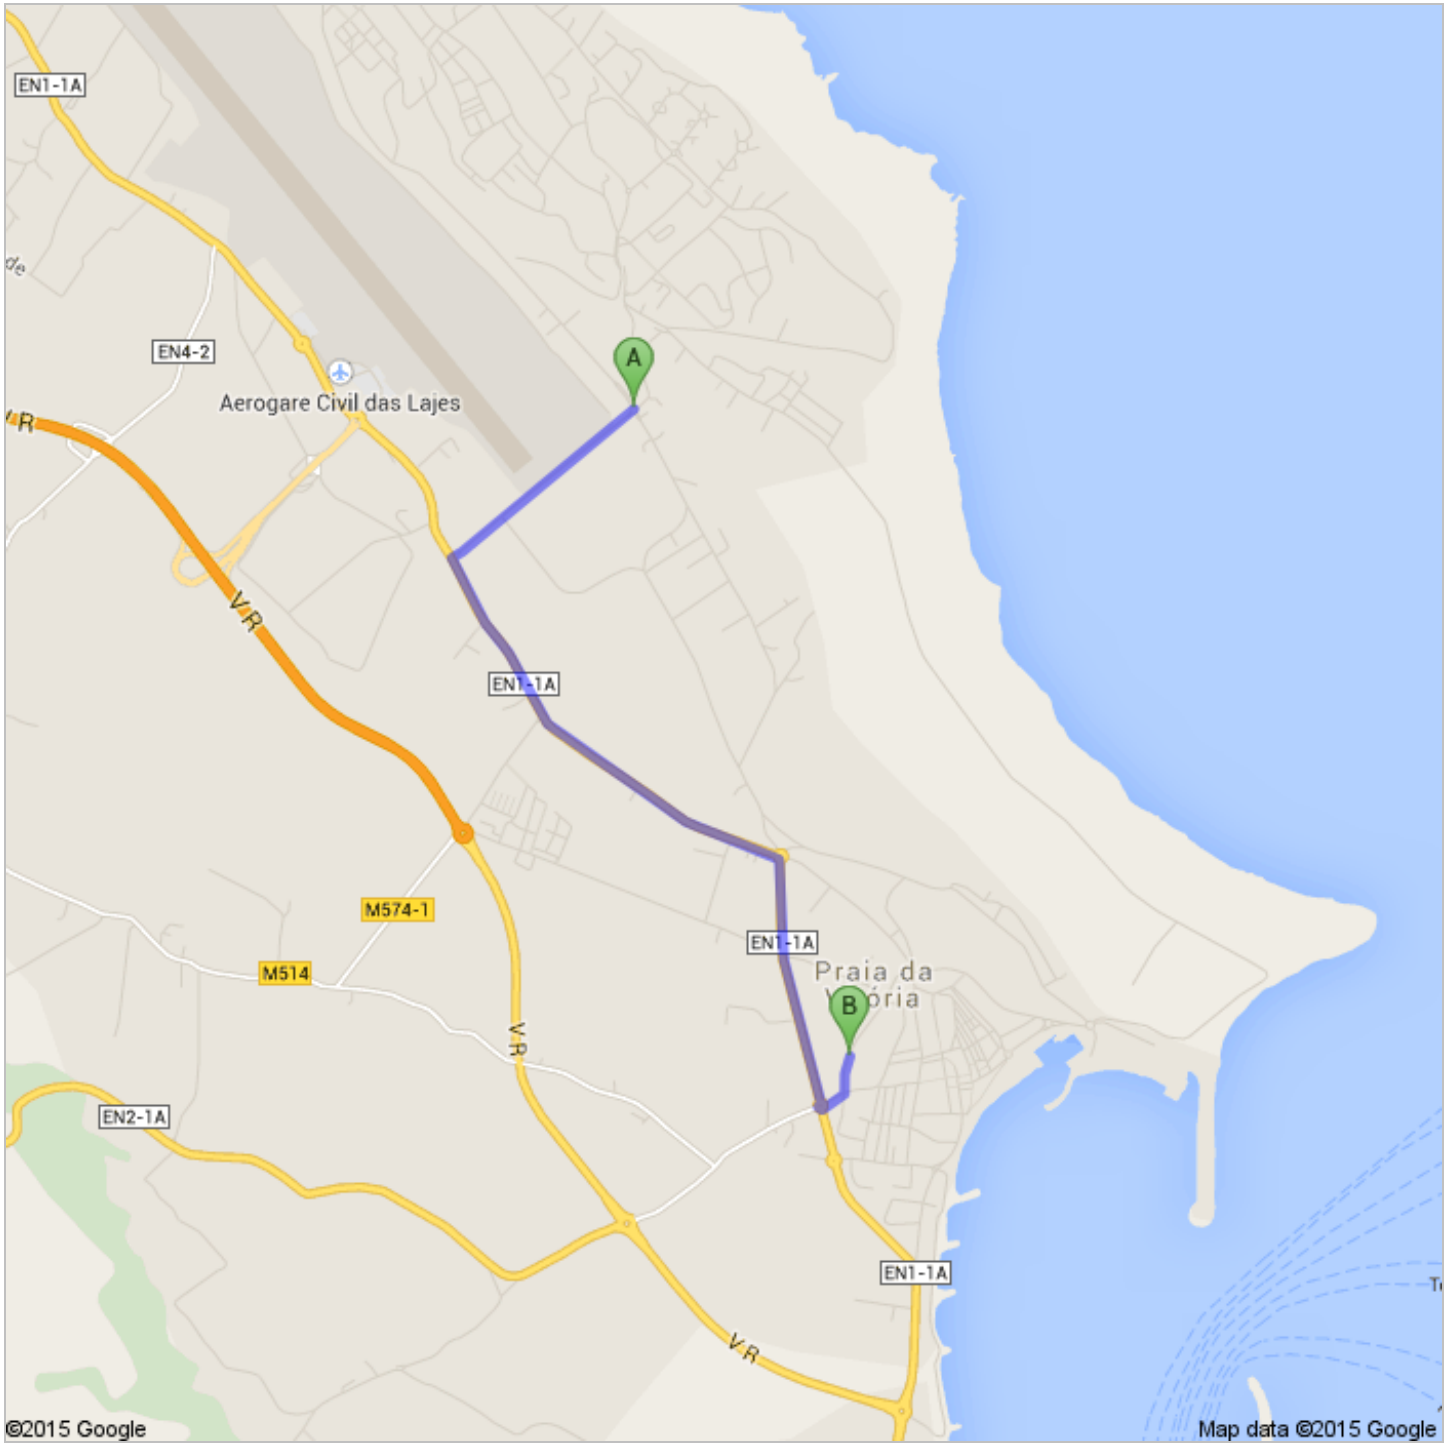

Directions to R. Comendador Francisco José B. Barcelos
3.7 km – about 6 mins

A Unknown road

1. Head **southwest**

go 13 m
total 13 m

↗ 2. Exit the roundabout
About 1 min

go 800 m
total 850 m

↙ 3. Slight left toward **EN1-1A**

go 22 m
total 850 m

↶ 4. Turn left onto **EN1-1A**
About 2 mins

go 1.7 km
total 2.5 km

➔ 5. At the roundabout, take the **1st** exit and stay on **EN1-1A**
About 1 min

go 900 m
total 3.4 km

➔ 6. At the roundabout, take the **3rd** exit
About 1 min

go 150 m
total 3.6 km

⤵ 7. Turn left onto **R. Comendador Francisco José B. Barcelos**

go 140 m
total 3.7 km

B R. Comendador Francisco José B. Barcelos

These directions are for planning purposes only. You may find that construction projects, traffic, weather, or other events may cause conditions to differ from the map results, and you should plan your route accordingly. You must obey all signs or notices regarding your route.

Map data ©2015 Google

Directions weren't right? Please find your route on maps.google.com and click "Report a problem" at the bottom left.