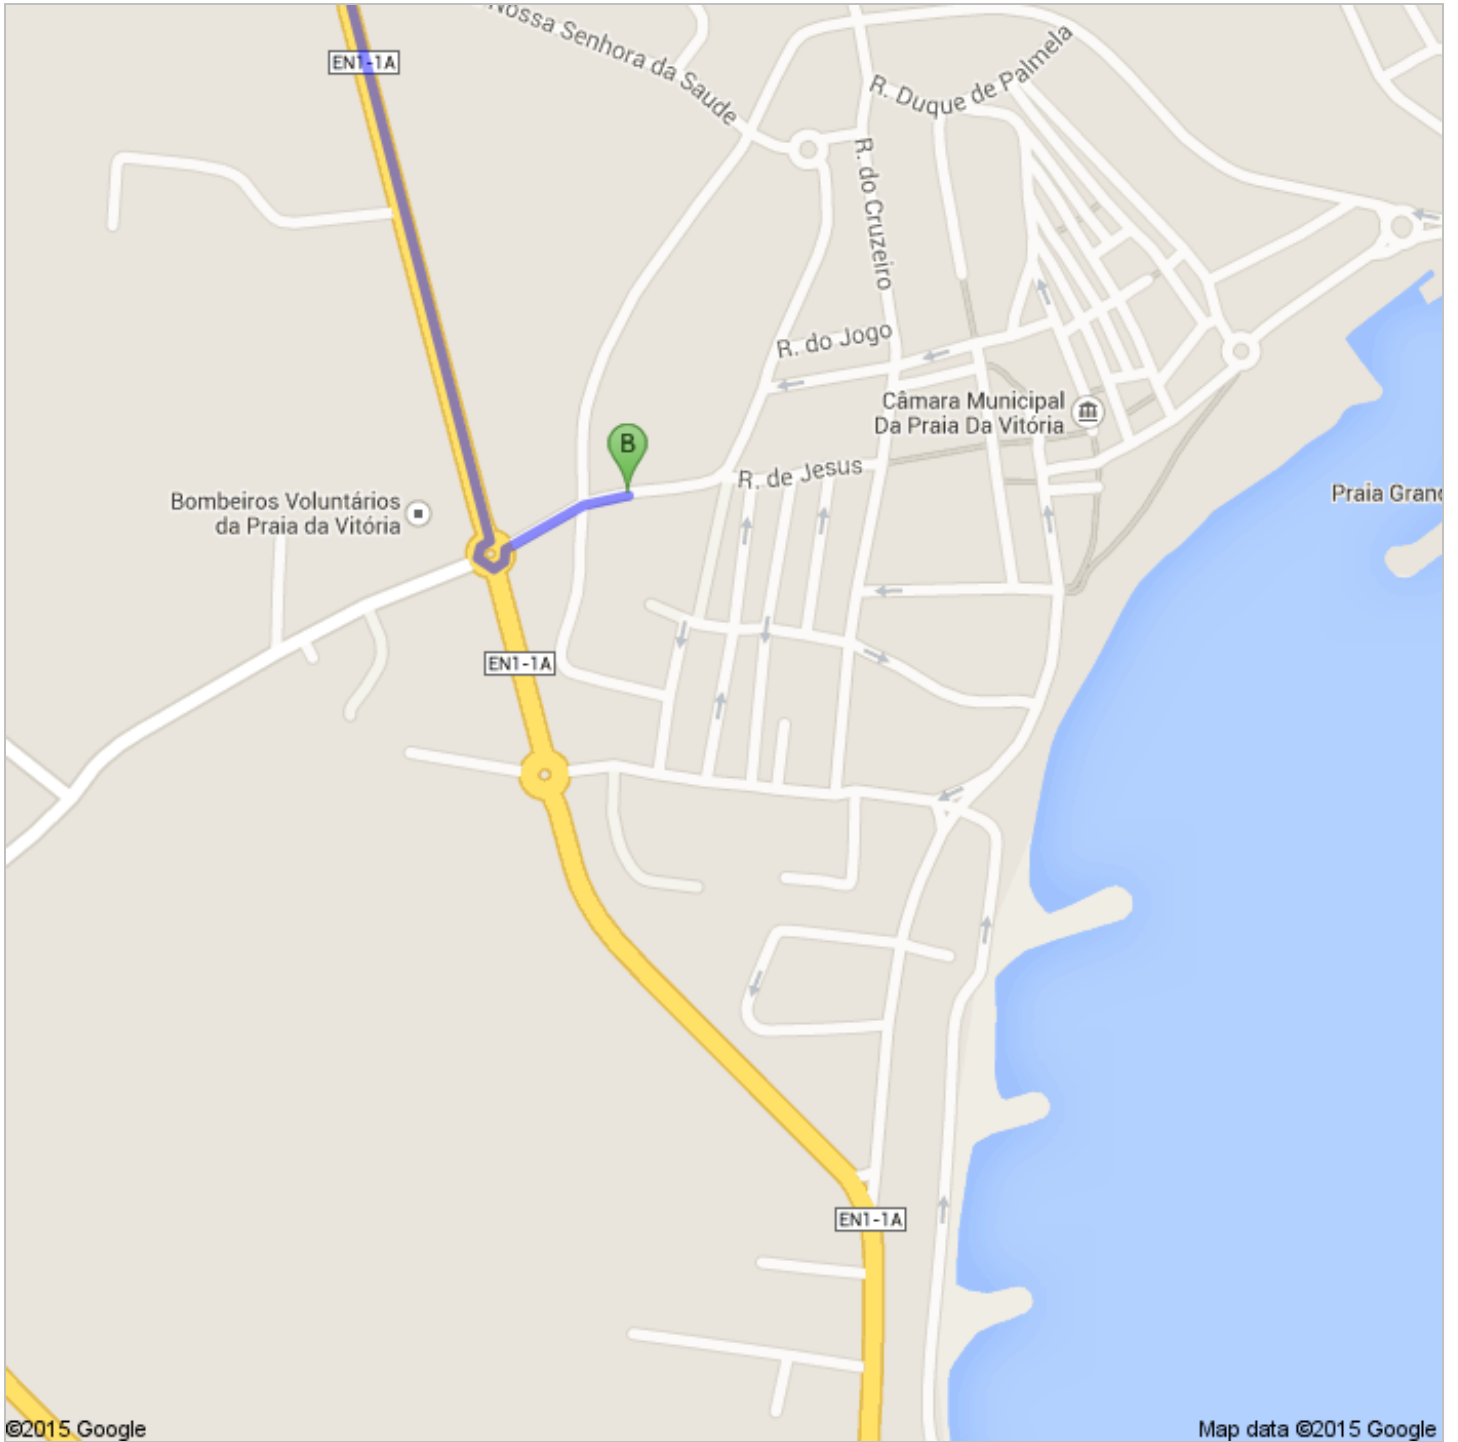

Directions to Unknown road
3.0 km – about 6 mins

A Unknown road

1. Head **southwest**

go 30 m
total 30 m

↗ 2. Exit the roundabout

go 400 m
total 400 m

↗ 3. Slight right
About 2 mins

go 1.3 km
total 1.7 km

↗ 4. Slight right toward **EN1-1A**

go 160 m
total 1.9 km

5. At the roundabout, take the **2nd** exit onto **EN1-1A**
About 1 min

go 950 m
total 2.8 km

6. At the roundabout, take the **3rd** exit
About 1 min

go 190 m
total 3.0 km

B Unknown road

These directions are for planning purposes only. You may find that construction projects, traffic, weather, or other events may cause conditions to differ from the map results, and you should plan your route accordingly. You must obey all signs or notices regarding your route.
Map data ©2015 Google

Directions weren't right? Please find your route on maps.google.com and click "Report a problem" at the bottom left.