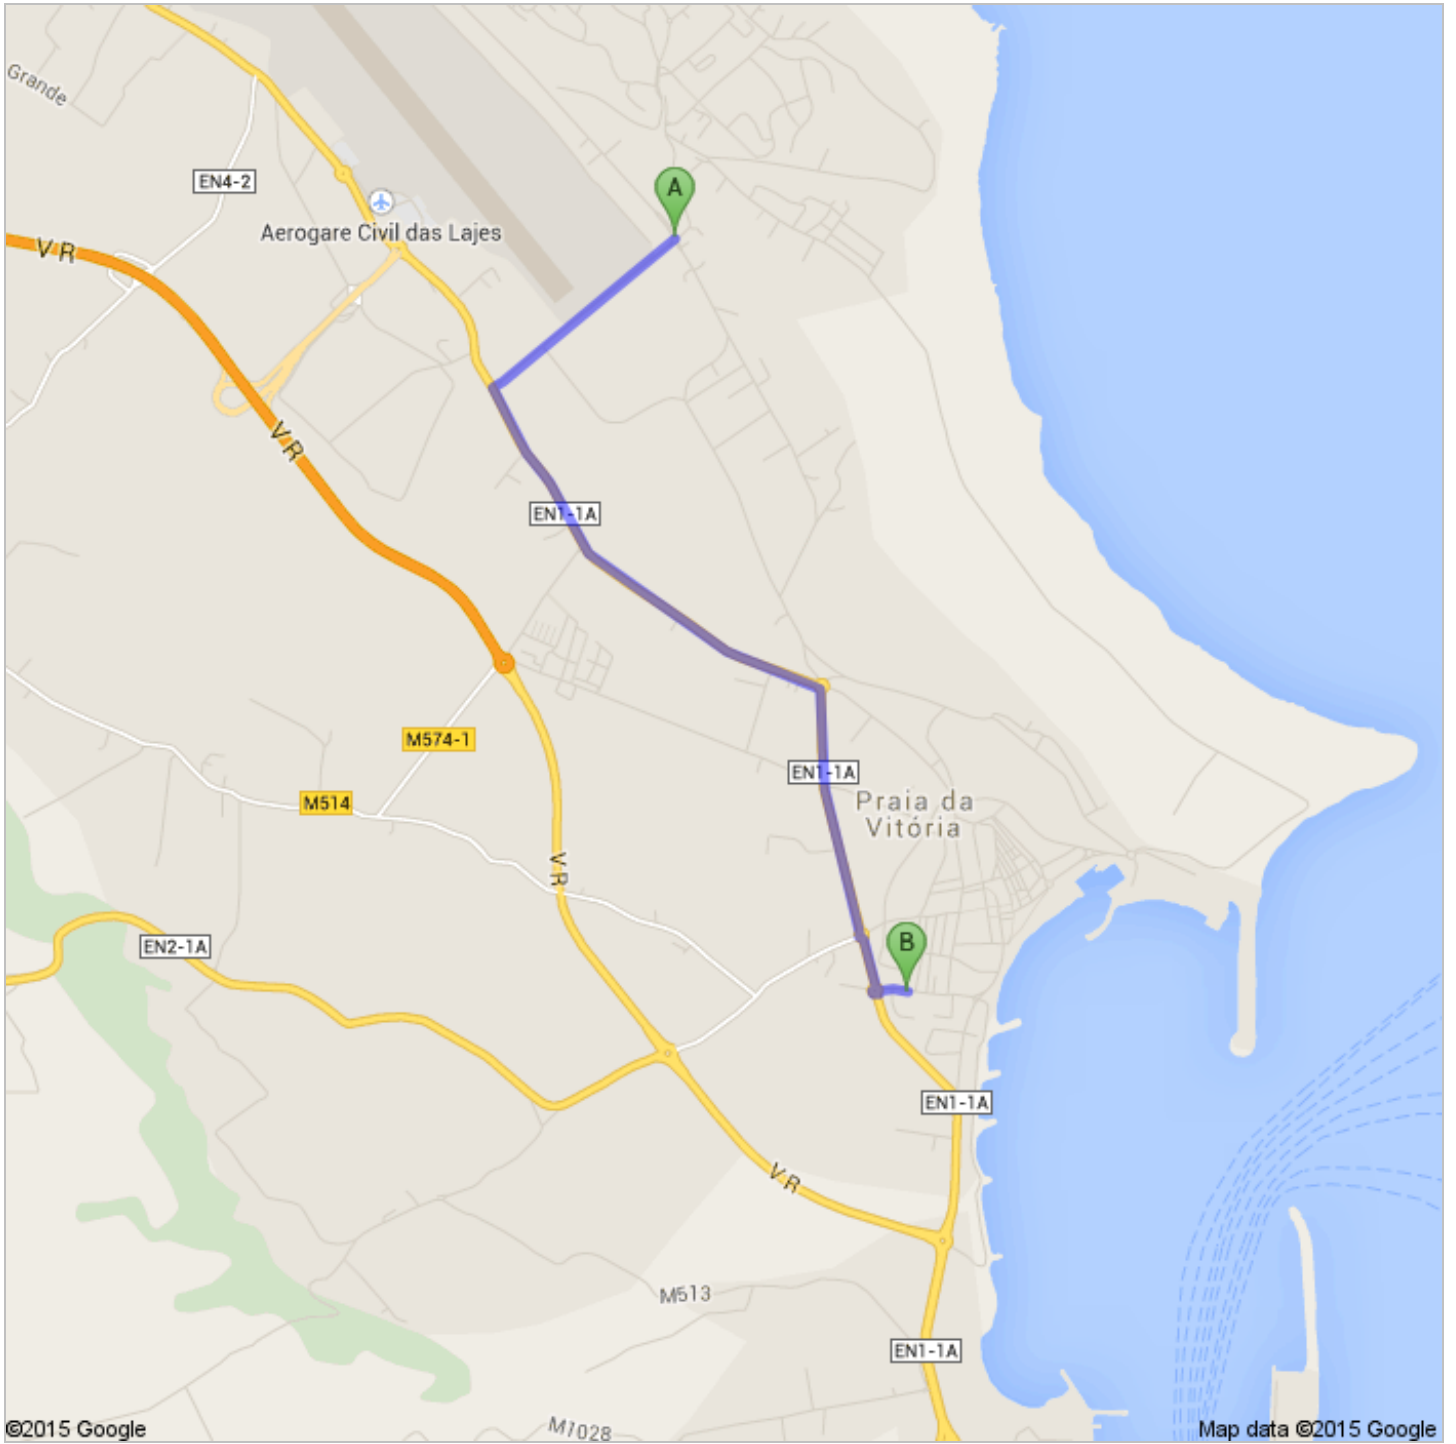

Directions to Unknown road 3.8 km – about 7 mins

A Unknown road

1. Head **southwest**

go 13 m
total 13 m

↗ 2. Exit the roundabout
About 1 min

go 800 m
total 850 m

↙ 3. Slight left toward **EN1-1A**

go 22 m
total 850 m

↶ 4. Turn left onto **EN1-1A**
About 2 mins

go 1.7 km
total 2.5 km

© 2015 Google

➤ 5. At the roundabout, take the **1st** exit and stay on **EN1-1A**
 Go through 1 roundabout
 About 2 mins

go 1.1 km
total 3.7 km

© 2015 Google

➤ 6. At the roundabout, take the **3rd** exit
 About 1 min

go 170 m
total 3.8 km

© 2015 Google

B Unknown road

© 2015 Google

These directions are for planning purposes only. You may find that construction projects, traffic, weather, or other events may cause conditions to differ from the map results, and you should plan your route accordingly. You must obey all signs or notices regarding your route.