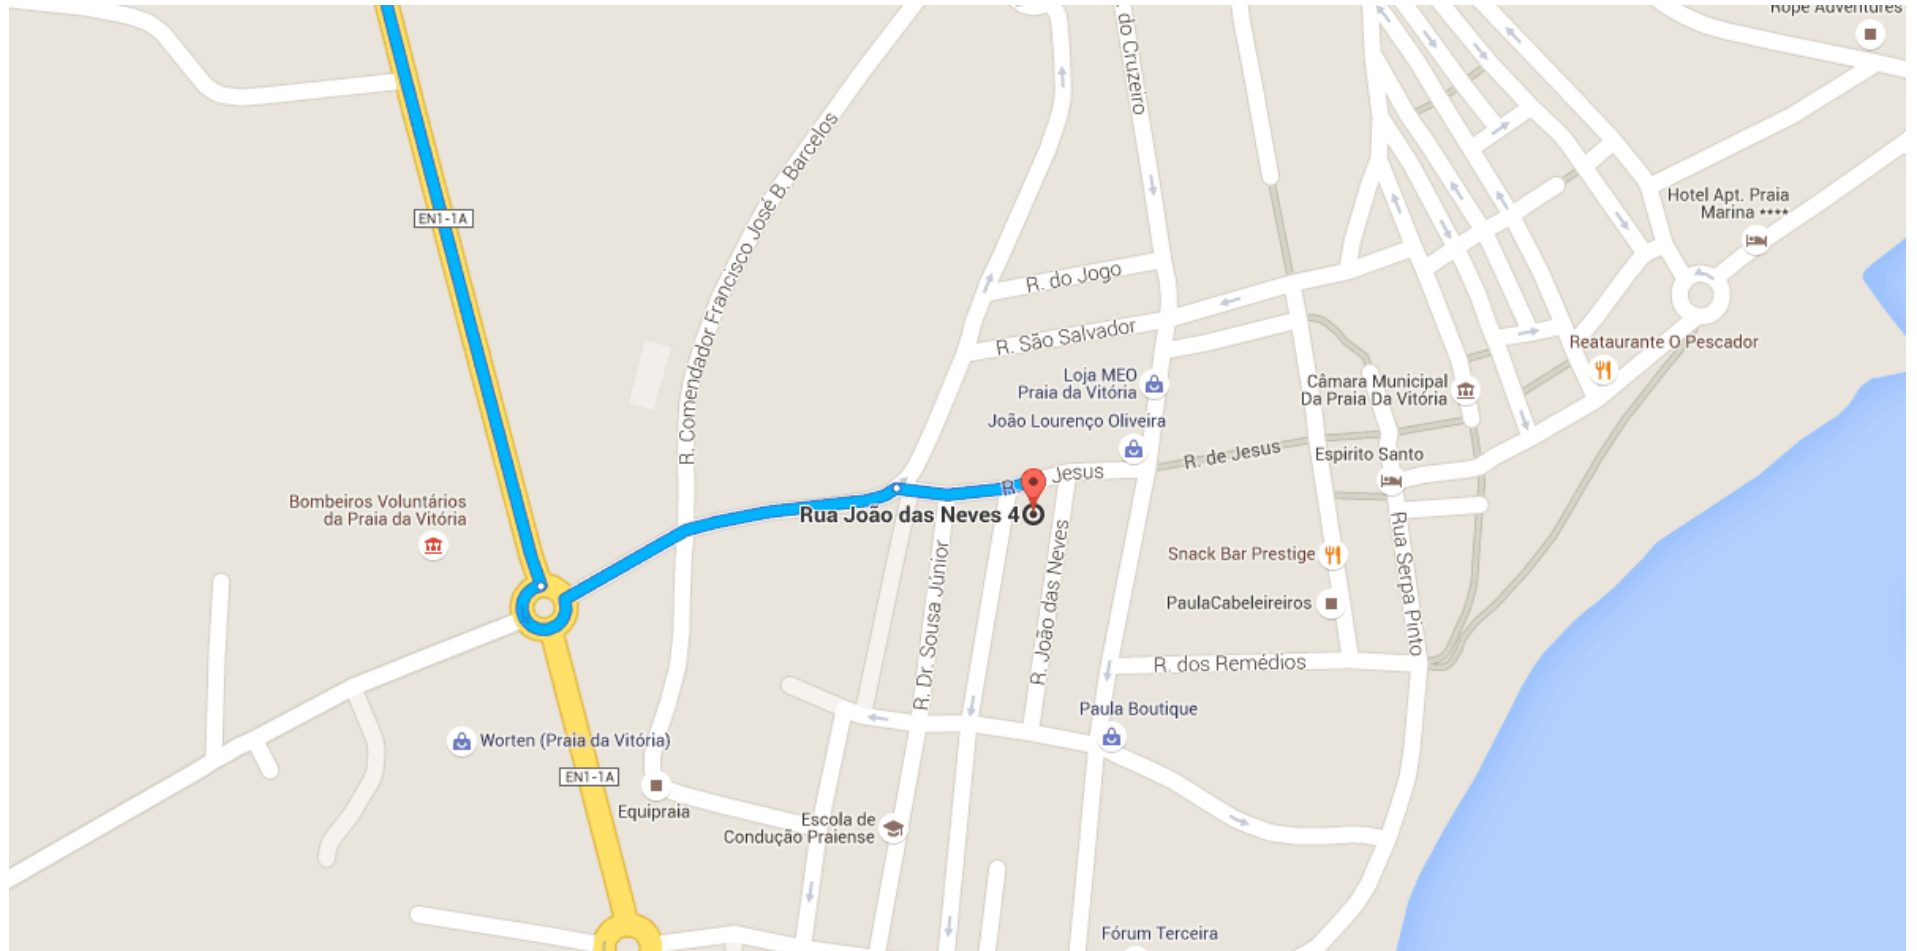

Cookies help us deliver our services. By using our services, you agree to our use of cookies.

Learn more

Got it

Directions from 38.7526850, -27.0747680 to Rua João das Neves 4

○ 38.7526850, -27.0747680

1. Head south

8 m

2. Exit the roundabout

800 m

-  3. Slight left toward EN1-1A
22 m
-  4. Turn left onto EN1-1A
1.7 km
-  5. At the roundabout, take the 1st exit and stay on EN1-1A
900 m
-  6. At the roundabout, take the 3rd exit
270 m
-  7. Slight right onto R. de Jesus
 Destination will be on the right
77 m

Rua João das Neves 4

Praia da Vitória, Portugal

These directions are for planning purposes only. You may find that construction projects, traffic, weather, or other events may cause conditions to differ from the map results, and you should plan your route accordingly. You must obey all signs or notices regarding your route.

Imagery ©2015 DigitalGlobe, Map data ©2015 Google